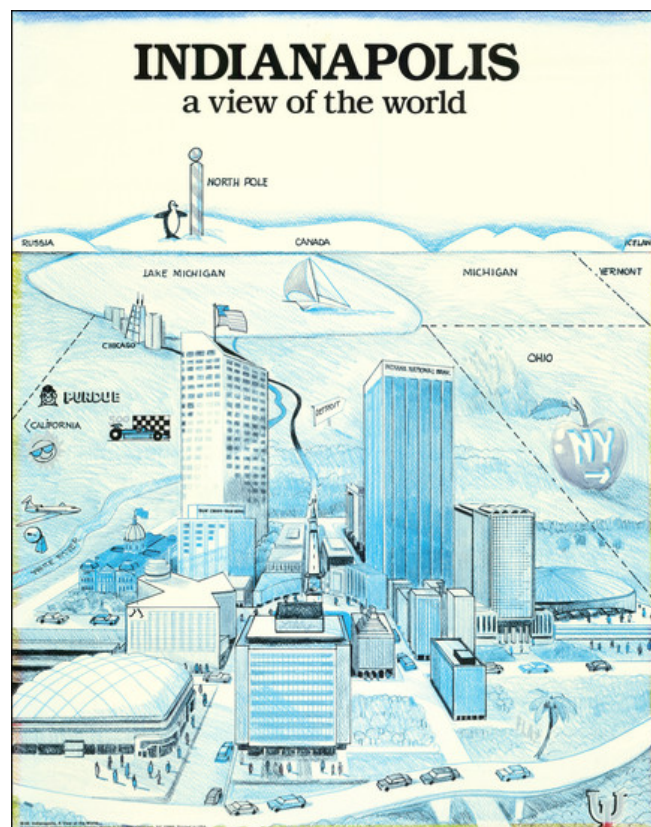

Barry Lawrence Ruderman Antique Maps Inc.

7407 La Jolla Boulevard
La Jolla, CA 92037

www.raremaps.com

(858) 551-8500
blr@raremaps.com

Indianapolis: A View of the World

Stock#: 77355
Map Maker: Harvey Hutter & Co.
Date: 1990 circa
Place: New York
Color: Color
Condition: VG+
Size: 22 x 28 inches
Price: SOLD

Description:

Charming pictorial bird's-eye view of Indianapolis, riffing off of Saul Steinberg's famous *New Yorker* cover.

The view shows downtown Indiana looking north. The White River is at the left, with Lake Michigan and the North Pole beyond.

The view is based on Saul Steinberg's famous *New Yorker* magazine cover "View of the World from 9th Avenue", which appeared in March 1976, and lampooned New Yorkers' alleged navel-gazing attitude.

The present view is one of a large series of images that riffed on the Steinberg concept while substituting other American and worldwide cities. Steinberg's original work has been the subject of almost-countless parodies, including one, by Columbia Pictures, which resulted in a copyright infringement lawsuit.