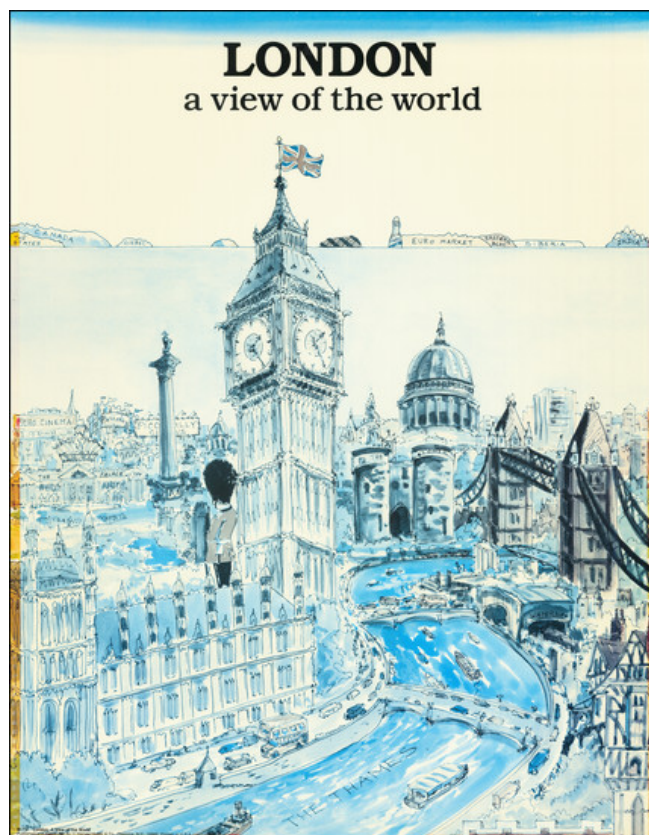

Barry Lawrence Ruderman Antique Maps Inc.

7407 La Jolla Boulevard
La Jolla, CA 92037

www.raremaps.com

(858) 551-8500
blr@raremaps.com

London: A View of the World

Stock#: 77354
Map Maker: Harvey Hutter & Co.
Date: 1989 circa
Place: New York
Color: Color
Condition: Good
Size: 22 x 28 inches
Price: \$ 195.00

Description:

Lively view of central London from a series of images based on a famous New Yorker cover and providing a humorous view of how Londoners view themselves. In the foreground of the image is a highly detailed look at the Thames, London Bridge, Big Ben, Nelson's Column, and other highlights of central London, all crammed into a small area. Further afield are "The States," Quebec and Canada (separate), the Euro Market, Siberia, and a very mountainous India. High above the center of the image is a Union Jack, showing overarching importance placed on London by this poster.

The present view is one of a large series of images that riffed on the Steinberg concept while substituting other American and worldwide cities. Steinberg's original work has been the subject of almost-countless parodies, including one for the release of Moscow on the Hudson by Columbia Pictures, which resulted in a copyright infringement lawsuit. Each city appears to have been depicted by a different, likely local, artist.

**Barry Lawrence Ruderman
Antique Maps Inc.**

7407 La Jolla Boulevard
La Jolla, CA 92037

www.raremaps.com

(858) 551-8500
blr@raremaps.com

London: A View of the World

Detailed Condition:

Very sunstruck, except around edges where formerly framed.