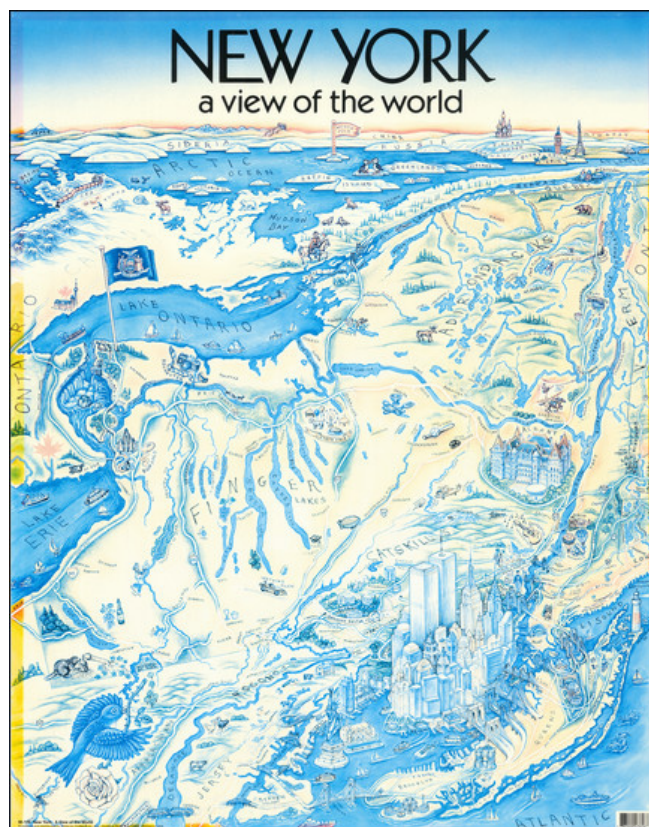

Barry Lawrence Ruderman Antique Maps Inc.

7407 La Jolla Boulevard
La Jolla, CA 92037

www.raremaps.com

(858) 551-8500
blr@raremaps.com

New York: A View of the World

Stock#: 77351
Map Maker: Harvey Hutter & Co.
Date: 1989 circa
Place: New York
Color: Color
Condition: Good
Size: 22 x 28 inches
Price: \$ 195.00

Description:

A play on the famous New Yorker cover by Steinberg "A View of the World from Ninth Avenue," expanding its remit to the whole state of New York. This view was published by Harvey Hutter & Co. in New York in c. 1989 and forms part of a series of city-focused views that all play on the famous cover.

The view includes a trove of detail, focused not only on Manhattan and the various boroughs of New York, but also on upstate areas including the Finger Lakes, the Catskills, Albany, and the Adirondacks. This portion of the view really preserves a nice detailed look at upstate New York. Beyond the state's official limits, the map gives way to a small Alaska and Canada, and, over the north pole, one can find Siberia, China, Russia, and Europe, all miniaturized.

The present view is one of a large series of images that riffed on the Steinberg concept while substituting other American and worldwide cities. Steinberg's original work has been the subject of almost-countless parodies, including one for the release of *Moscow on the Hudson* by Columbia Pictures, which resulted in