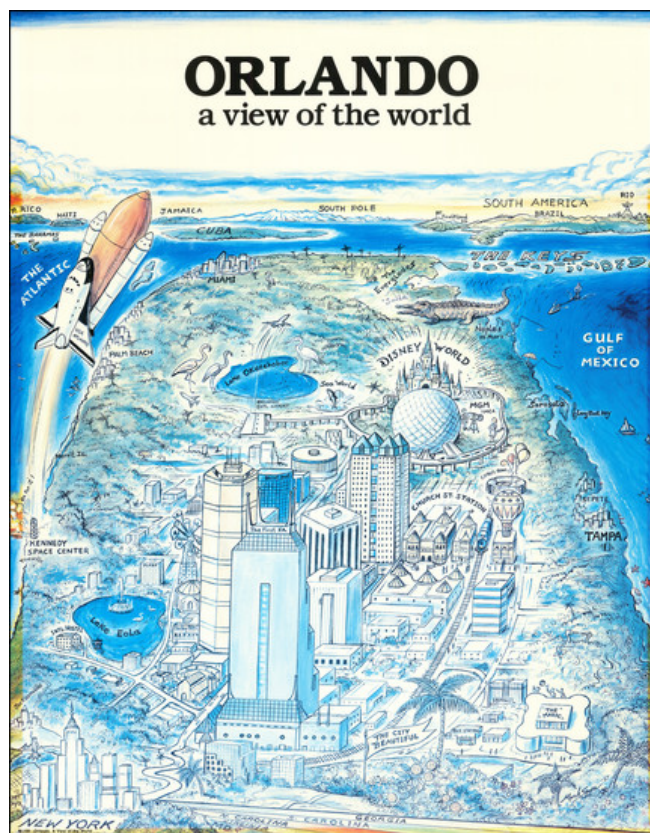

## Orlando: A View of the World

**Stock#:** 77348  
**Map Maker:** Harvey Hutter & Co.  
**Date:** 1988  
**Place:** New York  
**Color:** Color  
**Condition:** Good  
**Size:** 22 x 28 inches  
**Price:** SOLD

### Description:

Charming pictorial map of Orlando, from Harvey Hutter & Co's "A View of the World" series.

A small New York skyline in the left foreground gives way to feature major landmarks of Orlando, including downtown, Disney World, Sea World, and Lake Eola. The Space Shuttle *Atlantis* is shown being launched from the Kennedy Space Center. The extreme southward view continues down Florida, from Palm Beach, Miami, and the Everglades, to Cuba, Brazil, the Falkland Islands, and the South Pole.

The present view is one of a large series of images that riffed on the Steinberg concept while substituting other American and worldwide cities. Steinberg's original work has been the subject of almost-countless parodies, including one for the release of *Moscow on the Hudson* by Columbia Pictures, which resulted in a copyright infringement lawsuit.

---

**Orlando: A View of the World**

Center part of the image somewhat sun faded.