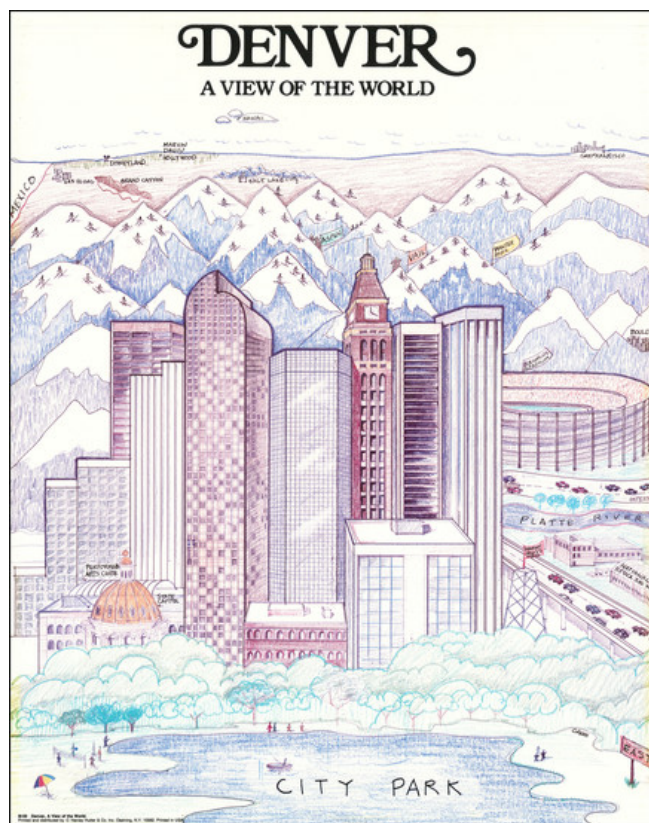

Barry Lawrence Ruderman Antique Maps Inc.

7407 La Jolla Boulevard
La Jolla, CA 92037

www.raremaps.com

(858) 551-8500
blr@raremaps.com

Denver: A View of the World

Stock#: 77346
Map Maker: Harvey Hutter & Co.
Date: 1989
Place: New York
Color: Color
Condition: VG
Size: 22 x 28 inches
Price: \$ 195.00

Description:

Lively pictorial bird's-eye view of Denver, Colorado, published by Harvey Hutter & Co. in New York, in 1989. This rare poster forms part of a series of city-focused views that play on the famous New Yorker cover, overemphasizing the importance of the city they show.

The view shows Downtown Denver looking westward, with the viewer situated over City Park. The Platte River, Performing Arts Center, the stadium of the Broncos, and the State Capitol are all shown. Behind are the Rocky Mountains with Aspen, Vail, Winter Park, and Boulder.