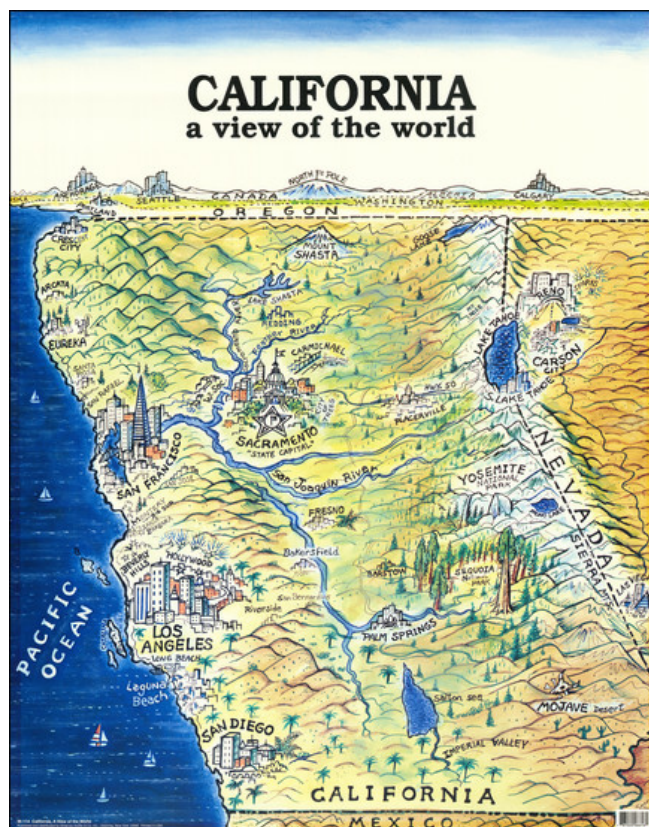

Barry Lawrence Ruderman Antique Maps Inc.

7407 La Jolla Boulevard
La Jolla, CA 92037

www.raremaps.com

(858) 551-8500
blr@raremaps.com

California: A View of the World

Stock#: 77343
Map Maker: Spore / Harvey Hutter & Co.
Date: 1995 circa
Place: New York
Color: Color
Condition: VG
Size: 22 x 28 inches
Price: \$ 295.00

Description:

Scarce pictorial view of California, published by Harvey Hutter & Company.

The image is part of the Harvey Hutter Company's "View of the World" series.

We note a signature of "Spore" at the bottom right. We presume this is Jenny Spore, who did several other city views in the mid-1990s for Riley Marketing of Springfield, Missouri.

The view is based on Saul Steinberg's famous *New Yorker* magazine cover "View of the World from 9th Avenue", which appeared in March 1976, and lampooned New Yorkers' alleged navel-gazing attitude.

The present view is one of a large series of images that riffed on the Steinberg concept while substituting other American and worldwide cities. Steinberg's original work has been the subject of almost-countless parodies, including one, by Columbia Pictures, which resulted in a copyright infringement lawsuit.

**Barry Lawrence Ruderman
Antique Maps Inc.**

7407 La Jolla Boulevard
La Jolla, CA 92037

www.raremaps.com

(858) 551-8500
blr@raremaps.com

California: A View of the World

Detailed Condition: