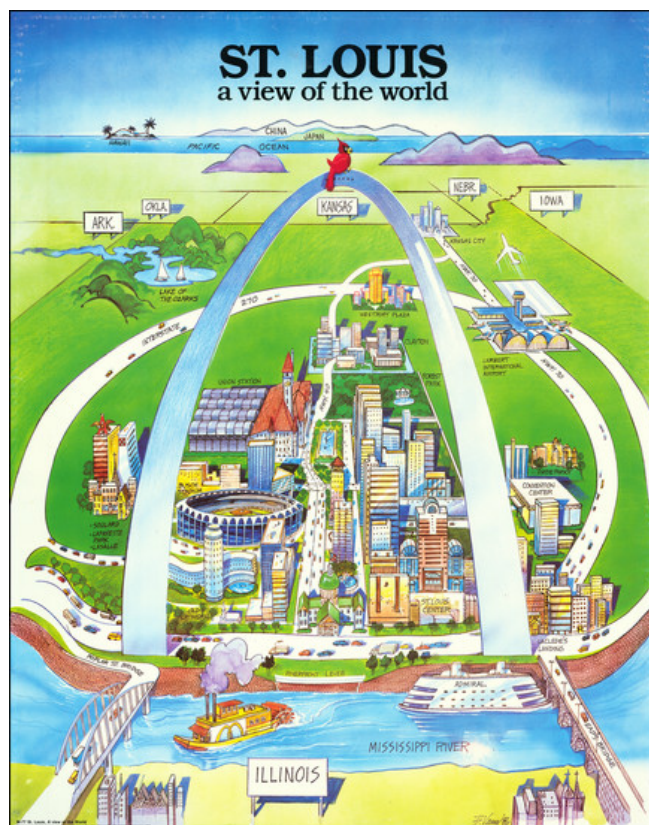

Barry Lawrence Ruderman Antique Maps Inc.

7407 La Jolla Boulevard
La Jolla, CA 92037

www.raremaps.com

(858) 551-8500
blr@raremaps.com

St. Louis: A View of the World

Stock#: 77342
Map Maker: Harvey Hutter & Co. / Vam
Date: 1986
Place: New York
Color: Color
Condition: VG+
Size: 22 x 28 inches
Price: \$ 245.00

Description:

Fantastic pictorial bird's-eye view of the city of St. Louis, depicting the city in a naval-gazing manner.

The view shows St. Louis as seen from Illinois, across the Mississippi River. All the sights of the city are visible, including the Gateway Arch, Busch Stadium, and Hyde Park. Looking westwards, Hawaii, Japan, China, and the Pacific ocean are seen far across the plains.

The present view is one of a large series of images that riffed on the Steinberg concept while substituting other American and worldwide cities. Steinberg's original work has been the subject of almost-countless parodies, including one for the release of Moscow on the Hudson by Columbia Pictures, which resulted in a copyright infringement lawsuit. Each city appears to have been depicted by a different, likely local, artist.

Detailed Condition:

Drawer Ref: Missouri

Stock#: 77342

**Barry Lawrence Ruderman
Antique Maps Inc.**

7407 La Jolla Boulevard
La Jolla, CA 92037

www.raremaps.com

(858) 551-8500
blr@raremaps.com

St. Louis: A View of the World