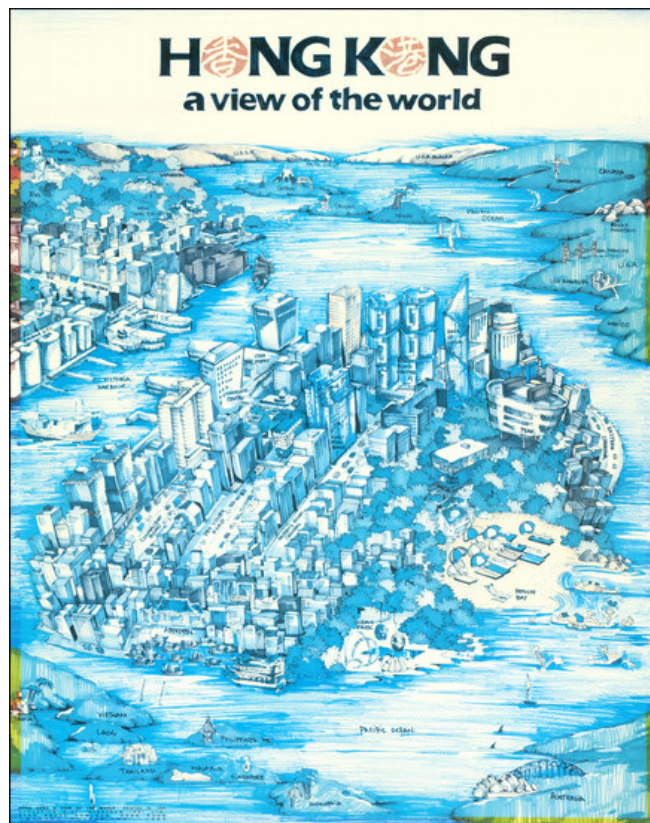

Barry Lawrence Ruderman Antique Maps Inc.

7407 La Jolla Boulevard
La Jolla, CA 92037

www.raremaps.com

(858) 551-8500
blr@raremaps.com

Hong Kong: A View of the World

Stock#: 77337
Map Maker: Harvey Hutter & Co.
Date: 1988
Place: New York
Color: Color
Condition: Good
Size: 22 x 28 inches
Price: SOLD

Description:

Fantastic view of the island of Hong Kong, from a series of images based on a famous New Yorker cover and providing a humorous view of how Hong Kongers view themselves

Centered on the many high-rise buildings of the city, the rest of the world seems tiny when seen from Hong Kong. China occupies only a small portion of the map, and the USSR, Alaska, Canada, and Australia are all distant.

The present view is one of a large series of images that riffed on the Steinberg concept while substituting other American and worldwide cities. Steinberg's original work has been the subject of almost-countless parodies, including one for the release of Moscow on the Hudson by Columbia Pictures, which resulted in a copyright infringement lawsuit. Each city appears to have been depicted by a different, likely local, artist.

**Barry Lawrence Ruderman
Antique Maps Inc.**

7407 La Jolla Boulevard
La Jolla, CA 92037

www.raremaps.com

(858) 551-8500
blr@raremaps.com

Hong Kong: A View of the World

Detailed Condition:

Very sunstruck, except around edges where formerly framed.