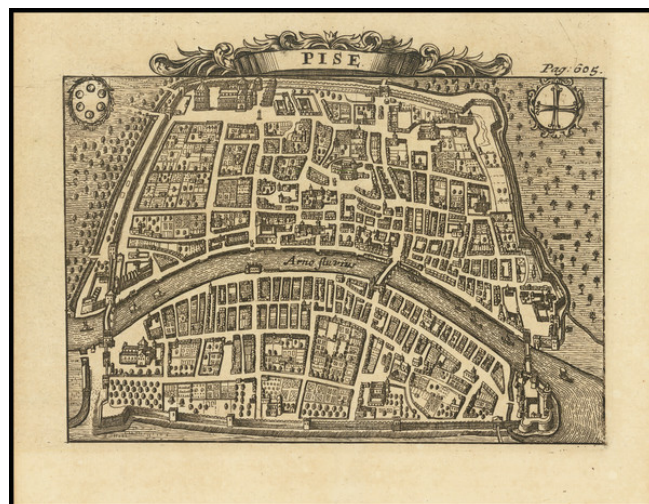

## [Pisa] Pise

**Stock#:** 77326  
**Map Maker:** Rogissart  
**Date:** 1705  
**Place:** Leiden  
**Color:** Uncolored  
**Condition:** VG+  
**Size:** 6 x 4.5 inches  
**Price:** \$ 245.00

#### *Showing the Leaning Tower!*

Striking view / plan of Pisa, published in Leiden by Pieter Vander Aa.

Pisa's famed leaning tower appears at the top left.