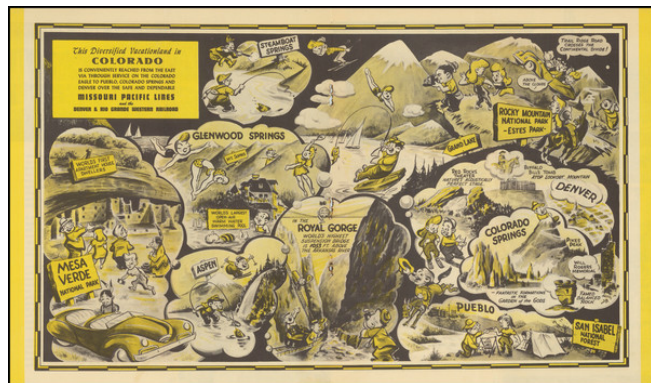

## The Diversified Vacationland in Colorado

**Stock#:** 77272  
**Map Maker:** Denver & Rio Grande RR  
**Date:** 1945 circa  
**Place:** n.p.  
**Color:** Color  
**Condition:** VG  
**Size:** 14 x 8.25 inches  
**Price:** SOLD

### Description:

Unrecorded pamphlet showing the sites of Postwar Colorado, showing scenes of the Royal Gorge, Aspen, Mesa Verde, the Rocky Mountains, and more.

The verso includes four photographs from around the state and several paragraphs describing the area. The brochure is designed to attract tourists and was published by railroad companies.