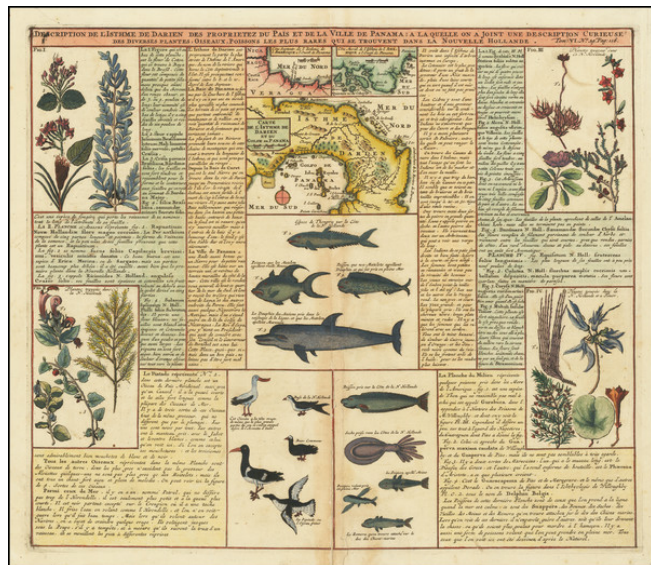

## Description De L'Isthme De Darien Des Proprieteze Du Pais Et De la Ville De Panama...

**Stock#:** 77262  
**Map Maker:** Chatelain  
**Date:** 1720 circa  
**Place:** Amsterdam  
**Color:** Hand Colored  
**Condition:** VG  
**Size:** 17 x 15 inches  
**Price:** SOLD

### Description:

Antique engraved sheet with several maps of the Coastline of Panama and Central America, along with numerous vignettes of indigenous flora, fish, and birds.

The three maps are titled: "Carte de L'Isthme de Darien et du Golfe de Panama", "Cote Septentr. de l'Isthme de l'Amerique a l'Ouest de Panama", and "Cote Merid. de l'Isthme de l'Amerique a l'Ouest de Panama".

This group of illustrations and others like it are characteristic of the marvelous engraving work which distinguishes Chatelain's *Atlas Historique* as one of the great works of its kind.