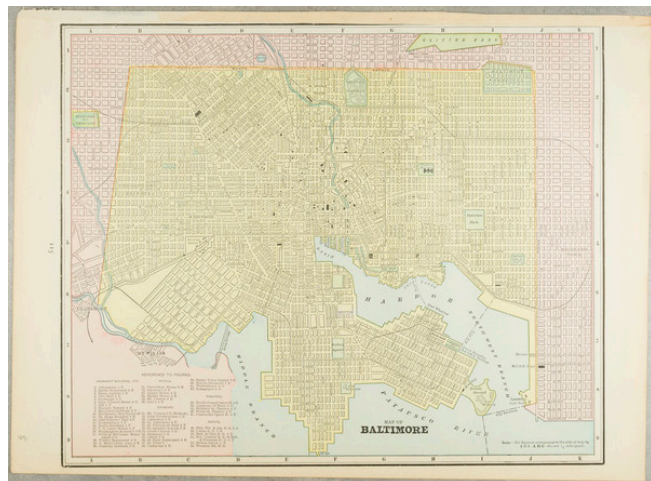

## Baltimore

**Stock#:** 77201  
**Map Maker:** Cram  
**Date:** 1891  
**Place:** Chicago  
**Color:** Color  
**Condition:** VG+  
**Size:** 13 x 10 inches  
**Price:** \$ 125.00

### Description:

Detailed city plan of Baltimore, showing streets, buildings, train lines, public places, rivers, etc.

Cram was one of the pre-eminent American Mapmakers of the late 19th Century, relying upon a cerographic printing process first applied to maps by the Morse family in the late 1830s, which ultimately led to the demise of the hand-colored map.