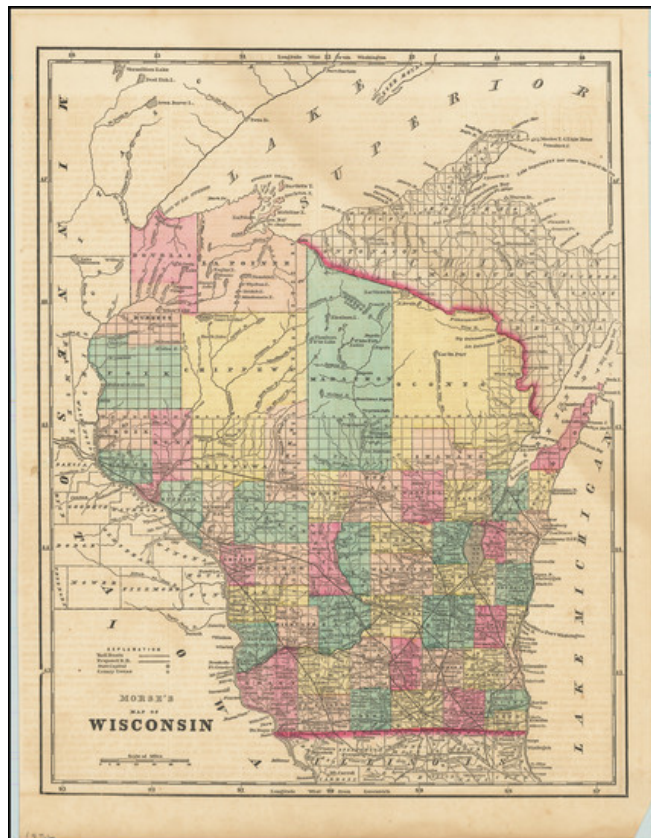

Barry Lawrence Ruderman Antique Maps Inc.

7407 La Jolla Boulevard
La Jolla, CA 92037

www.raremaps.com

(858) 551-8500
blr@raremaps.com

Morse's Map of Wisconsin

Stock#: 77091
Map Maker: Morse
Date: 1856
Place: New York
Color: Color
Condition: VG
Size: 11 x 14.5 inches
Price: SOLD

Description:

Scarce map of Wisconsin colored by counties.

From the 1856 edition of Morse's General Atlas. The map was also issued in pocket map format.

Detailed Condition:

Minor dampstain