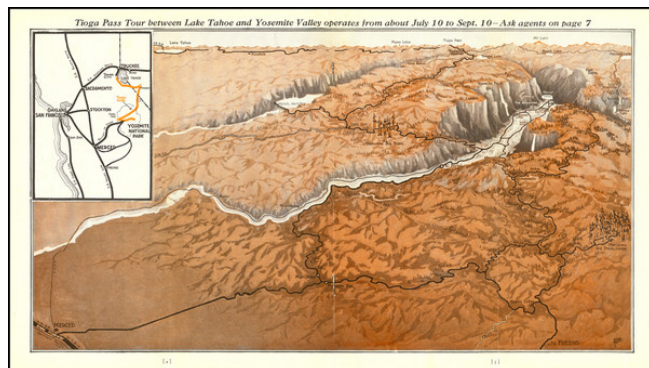

Stock#: 77048
Map Maker: Yosemite Park and Curry Co.
Date: 1928 circa
Place: San Francisco (?)
Color: Color
Condition: VG+
Size: 14.75 x 8 inches
Price: \$ 295.00

Description:

Scarce Yosemite promotional brochure, featuring a finely executed birdseye view style map of Yosemite.

The map shows the routes of the transportation system through the park.

Rates for travel and tours are also given.

Rarity

OCLC lists a single example (Bancroft Library).

Detailed Condition: