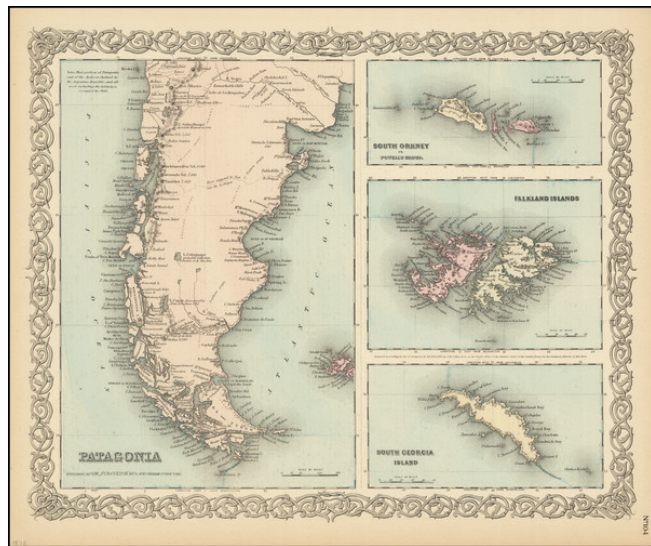

**Barry Lawrence Ruderman
Antique Maps Inc.**

7407 La Jolla Boulevard
La Jolla, CA 92037

www.raremaps.com

(858) 551-8500
blr@raremaps.com

Patagonia [with] South Orkney [with] Falkland Islands [with] South Georgia Island

Stock#: 77042
Map Maker: Colton

Date: 1878
Place: New York
Color: Hand Colored
Condition: VG+
Size: 16 x 13 inches

Price: \$ 125.00

Description:

Interesting map of Patagonia, published by GW & CB Colton in New York.

The map includes several insets of islands in the region, each of which is rarely given this much detail in a map.

Detailed Condition: