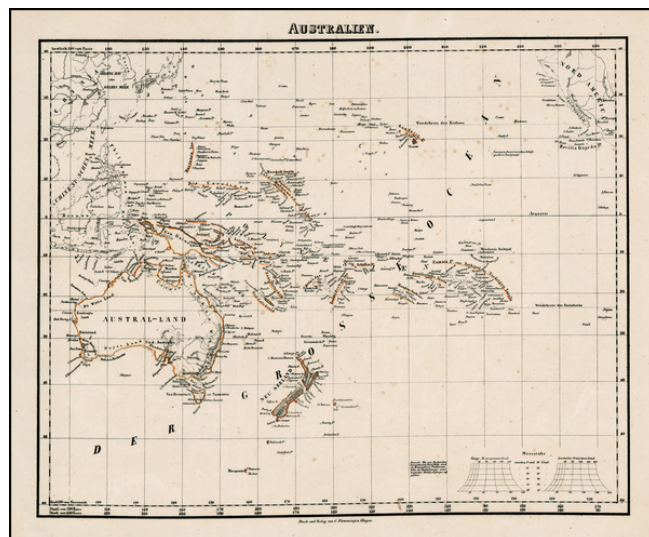

## Australien

**Stock#:** 7703  
**Map Maker:** Flemming  
**Date:** 1840  
**Place:** Glogau  
**Color:** Outline Color  
**Condition:** VG  
**Size:** 13 x 11 inches  
**Price:** SOLD

### Description:

Detailed map of the Oceania and the Pacific. Hundreds of Islands from the Sandwich Islands to Australia shown. Sandwich Islands named and the outer islands shown.