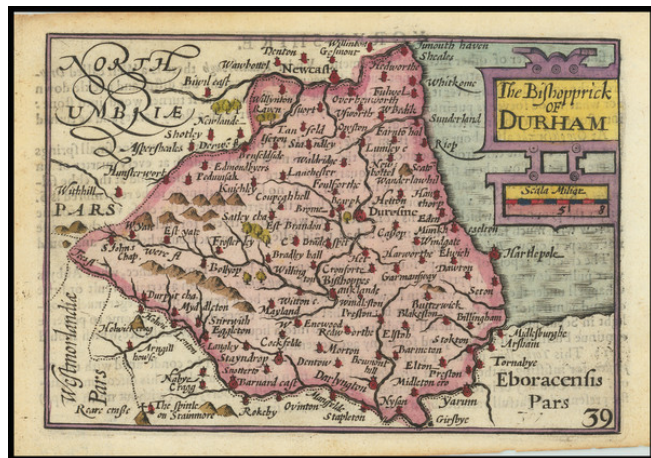

Barry Lawrence Ruderman Antique Maps Inc.

7407 La Jolla Boulevard
La Jolla, CA 92037

www.raremaps.com

(858) 551-8500
blr@raremaps.com

The Bishoprick of Durham

Stock#: 77029
Map Maker: Speed
Date: 1646 circa
Place: London
Color: Hand Colored
Condition: VG+
Size: 5 x 3.5 inches
Price: \$ 145.00

Description:

Nice example of Speed's map of the County of Durham, from Speed's *Epitome*.

The maps were engraved by Peter Van Den Keere (Petrus Kaerius).

Detailed Condition: