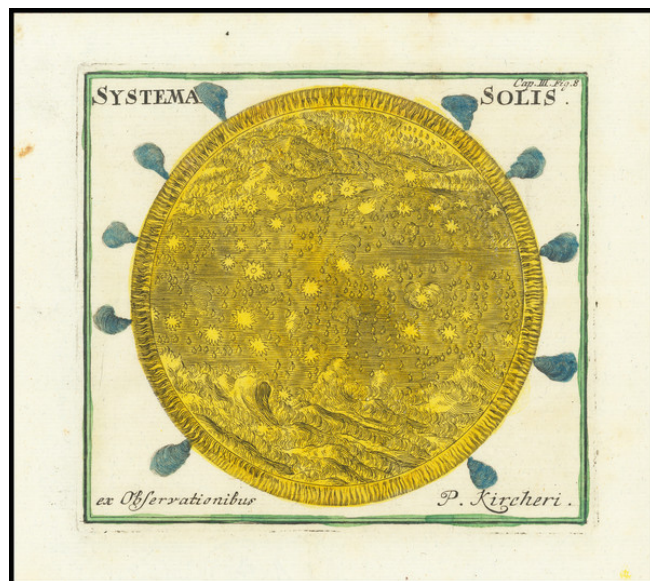

Barry Lawrence Ruderman Antique Maps Inc.

7407 La Jolla Boulevard
La Jolla, CA 92037

www.raremaps.com

(858) 551-8500
blr@raremaps.com

(Map of the Sun) *Systema Solis ex Observationibus P. Kircheri*

Stock#: 77019
Map Maker: Thomas
Date: 1730
Place: Frankfurt
Color: Hand Colored
Condition: VG
Size: 5 x 5.25 inches
Price: \$ 345.00

Description:

Attractive antique print showing an 18th-century conception of the sun. Apparently based on the observations of Father Athanasius Kircher, a late 17th century Jesuit scholar with many interests, the print shows the sun with numerous dark clouds emanating from the outside. These are solar flares and surface eruptions, based on the observations of Kircher and Scheiner in 1635. Kircher's observations were originally published in his masterpiece, titled *Mundus subterraneus* (The Underground World).

This work originally appeared in the celestial atlas *Mercurii Philosophici Firmamentum Firmianum*. The work was engraved by Jakob Hering and published by Thomas for his patron Leopold Anton von Firmian, Archbishop of Salzburg.

Detailed Condition:

Original hand-color.