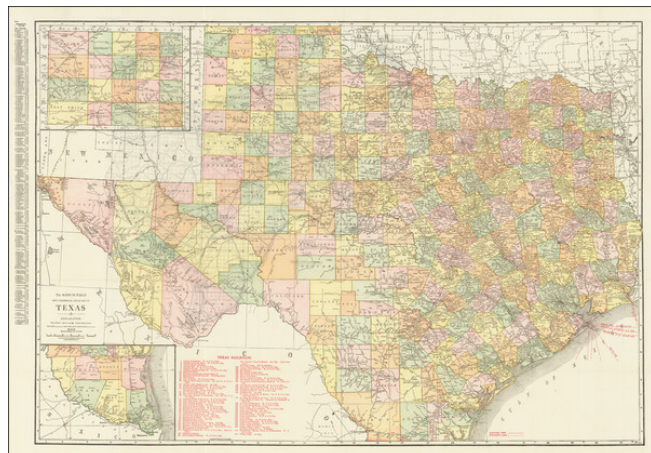

Barry Lawrence Ruderman Antique Maps Inc.

7407 La Jolla Boulevard
La Jolla, CA 92037

www.raremaps.com

(858) 551-8500
blr@raremaps.com

Rand-McNally Indexed Pocket Map and Auto Road Guide Texas

Stock#: 77006
Map Maker: Rand McNally & Company
Date: 1918
Place: Chicago
Color: Color
Condition: VG+
Size: 36.75 x 25.75 inches
Price: \$ 475.00

Description:

Fine separately published map of Texas, colored by counties.

Includes the lines of a number of early railroads and the locations of stations on each route.

On the verso is a rare early automobile road map of Texas, with advertising for Pioneer Petroleum Products.