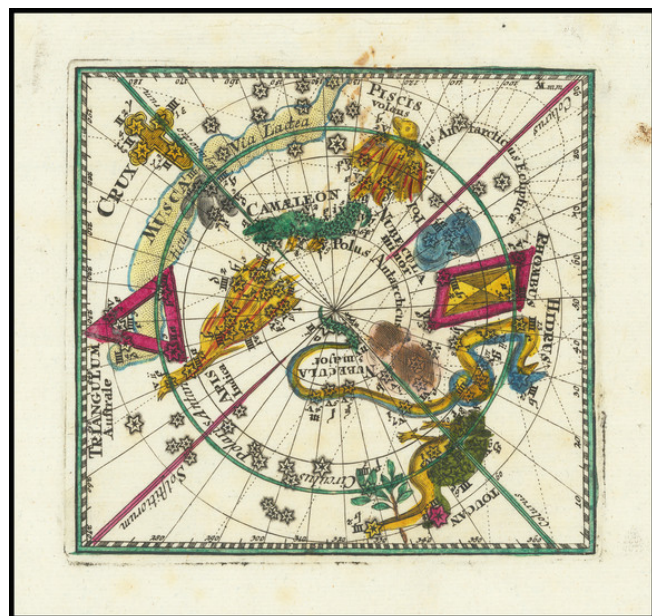

Barry Lawrence Ruderman Antique Maps Inc.

7407 La Jolla Boulevard
La Jolla, CA 92037

www.raremaps.com

(858) 551-8500
blr@raremaps.com

[Polus Antarcticus]

Stock#: 77001
Map Maker: Thomas

Date: 1730
Place: Frankfurt & Leipiz
Color: Hand Colored
Condition: VG
Size: 5 x 5 inches

Price: \$ 345.00

Description:

"One of the Unsung Treasures of Celestial Cartography"

Fine old color example of Corbinianus Thomas's remarkable depiction of the southern sky. The celestial map shows the constellations below 60° S.

This work includes the constellations of Pisces volans (the Flying Fish), Rhombus, Pol, Triangulum, Apis, Nubecula major, Toucan, and Crux (the Southern Cross). In addition, the Via Lactea (Milky Way) can be seen to cross the upper-left of the image.

Thomas's work is remarkable for its detailed treatment of single and small groups of constellations, the meticulous detail in which these fine images are engraved and the exceptional detail of the color work. Among its contemporaries, it is unquestionably a visual masterwork of great note.