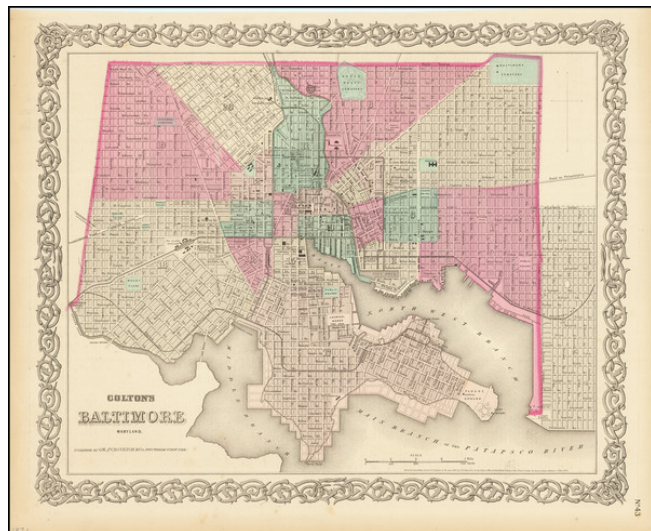

## Colton's Baltimore Maryland

**Stock#:** 76995  
**Map Maker:** Colton  
**Date:** 1871  
**Place:** New York  
**Color:** Hand Colored  
**Condition:** VG+  
**Size:** 16 x 13 inches  
**Price:** \$ 145.00

### Description:

Detailed map of Baltimore, published in Colton's *General Atlas*.

The map shows streets, railroads, buildings, etc. Many public buildings along with City Dock, Ferry Point, Fort McHenry, Mt. Claire Station, etc.