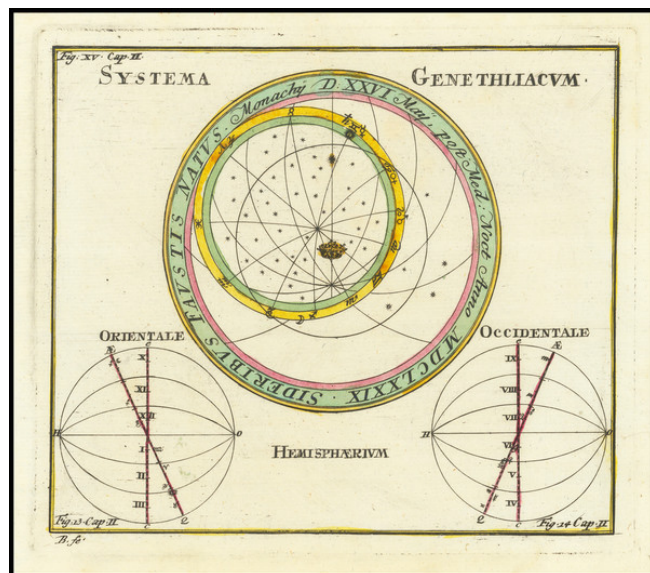

Description:

Attractive original antique copperplate engraving showing the orbits of celestial bodies. The largest work centers on a golden crown, likely representing the sun. Orbiting it, the signs of the zodiac are visible, representing the constellations. This is surrounded by text which dates the creation of the map. The equatorial line and zodiac symbols are also shown for the western and eastern celestial hemispheres.

This work originally appeared in the celestial atlas *Mercurii Philosphici Firbamentum Firmianum*. The work was engraved by Jakob Hering and published by Thomas for his patron Leopold Anton von Firmian, Archbishop of Salzburg.