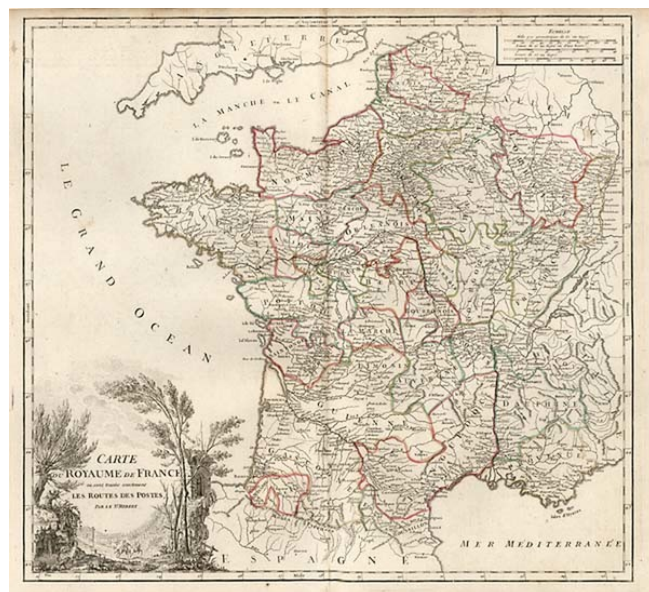

## Carte Du Royaume De France ou sont traees exacteent Les Routes des Postes...

**Stock#:** 7693  
**Map Maker:** de Vaugondy / Delamarche  
**Date:** 1758 (1785)  
**Place:** Paris  
**Color:** Outline Color  
**Condition:** VG+  
**Size:** 20 x 20 inches  
**Price:** SOLD

### Description:

Interesting postal map of France, from a later edition of DeVaugondy's Atlas Universel, revised by Charles Delamarche. Shows fortified cities, towns, rivers, castles, chruches, roads, woods, mountains, lakes, etc. Very detailed. Traces postal routes of mid-18th Century France. Includes large decorative cartouche. De Vaugondy's atlas was one of the most successful and enduring works of the 2nd half of the 19th Century. Pedley, Bel et Utile #66.