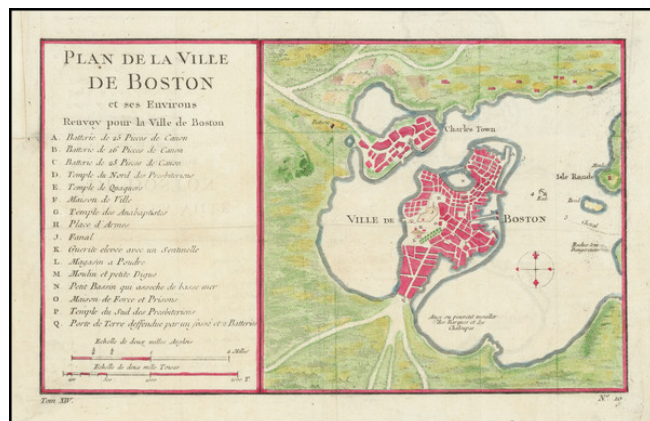

Barry Lawrence Ruderman Antique Maps Inc.

7407 La Jolla Boulevard
La Jolla, CA 92037

www.raremaps.com

(858) 551-8500
blr@raremaps.com

Plan De La Ville De Boston et ses Environs

Stock#: 76924
Map Maker: Bellin
Date: 1764
Place: Paris
Color: Hand Colored
Condition: VG
Size: 11 x 6.5 inches
Price: SOLD

Description:

One of the earliest obtainable town plans of Boston, from Bellin's *Histoire General des Voyages*.

Shows Boston 12 years prior to the start of the American Revolution. Fine dark impression, wide margins and marvelous color.