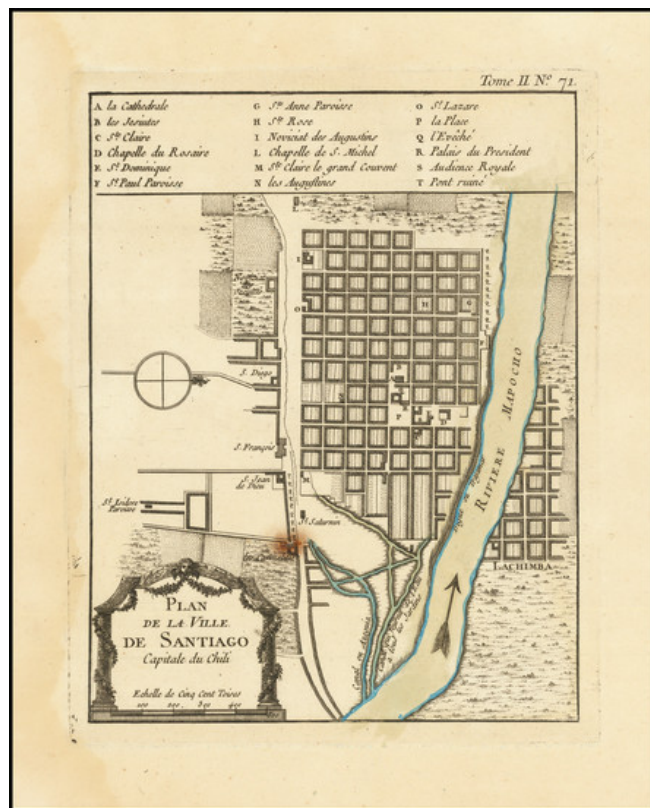

## Plan de la Ville de Santiago Capitale du Chili

**Stock#:** 76914  
**Map Maker:** Bellin  
**Date:** 1764  
**Place:** Paris  
**Color:** Hand Colored  
**Condition:** VG  
**Size:** 6.6 x 8.6 inches  
**Price:** \$ 225.00

#### *One of the Earliest Obtainable Plans of Santiago, Chile*

Scarce early plan of Santiago, published by Nicolas Bellin.

The map appeared in Bellin's *Petit Atlas Maritime*.