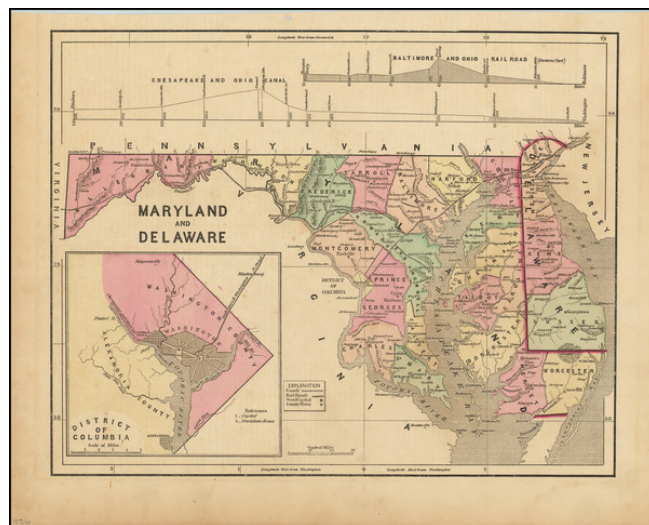

Barry Lawrence Ruderman Antique Maps Inc.

7407 La Jolla Boulevard
La Jolla, CA 92037

www.raremaps.com

(858) 551-8500
blr@raremaps.com

Maryland & Delaware [Inset of Washington DC]

Stock#: 76912
Map Maker: Morse
Date: 1856
Place: New York
Color: Color
Condition: VG
Size: 14 x 11 inches
Price: \$ 145.00

Description:

Scarce map of Maryland and Delaware, colored by counties, from Morse's *General Atlas of the World*.

The atlas and map are quite scarce.

Detailed Condition: