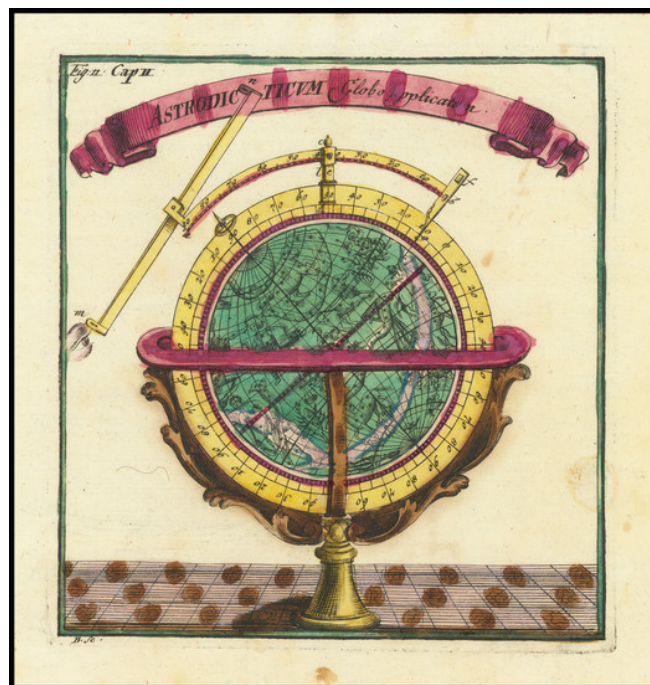

Barry Lawrence Ruderman Antique Maps Inc.

7407 La Jolla Boulevard
La Jolla, CA 92037

www.raremaps.com

(858) 551-8500
blr@raremaps.com

Astrodicticum Globo applicam.

Stock#: 76911
Map Maker: Thomas
Date: 1730
Place: Frankfurt
Color: Hand Colored
Condition: VG
Size: 5 x 5.5 inches
Price: \$ 275.00

Description:

Antique copper engraving showing a celestial globe. The globe sits on a checkered table and is surrounded by a golden horizon band. Numerous constellations are visible in the work, including Ursa Major, Leo, the triangle, Aries, Scorpio, and many others. An equator line is drawn, allowing for the signs of the zodiac to be easily identified.

This work originally appeared in the celestial atlas *Mercurii Philosphici Firbamentum Firmianum*. The work was engraved by Jakob Hering and published by Thomas for his patron Leopold Anton von Firmian, Archbishop of Salzburg.

Detailed Condition:

Original hand-color.