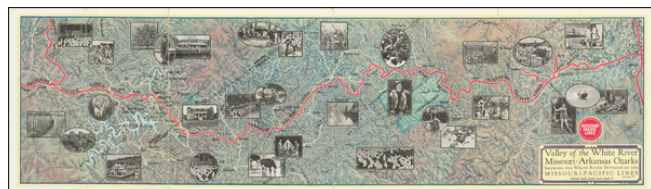

## Valley of the White River Missouri-Arkansas Ozarks Showing The White River Division of the Missouri-Pacific Lines

**Stock#:** 76884  
**Map Maker:** Peter  
**Date:** 1929  
**Place:** n.p.  
**Color:** Color  
**Condition:** VG  
**Size:** 30.25 x 8.25 inches  
**Price:** \$ 295.00

#### *Ozark Vacations in the Roaring 20s*

Scarce promotional brochure and pictorial map of the area centered on the Ozarks, tracking the line of the Missouri-Pacific Railroad.

The map itself includes approximately 30 local pictorial vignettes, with recreational images on the verso.

The route of the railroad is shown from Missouri to the west to Cotter, Arkansas, where the rail line follows the path of the White River east to Newport and Diaz. Further east, the line splits, with one branch directed to Little Rock and the other to St. Louis.

7407 La Jolla Boulevard  
La Jolla, CA 92037

[www.raremaps.com](http://www.raremaps.com)

(858) 551-8500  
[blr@raremaps.com](mailto:blr@raremaps.com)

---

**Valley of the White River Missouri-Arkansas Ozarks Showing The White River Division  
of the Missouri-Pacific Lines**