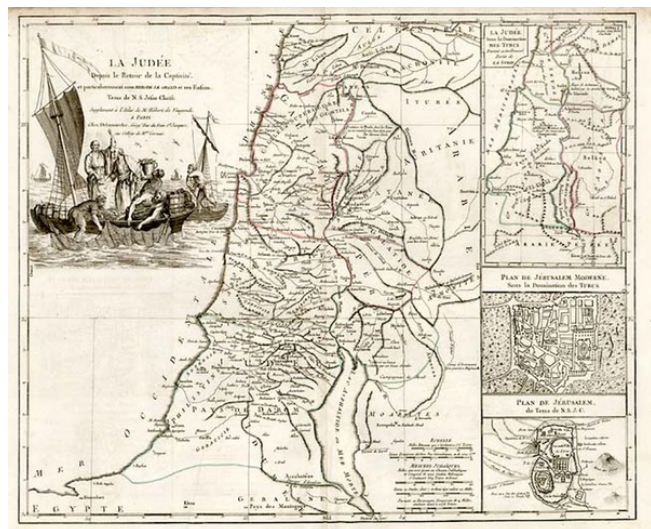

Barry Lawrence Ruderman Antique Maps Inc.

7407 La Jolla Boulevard
La Jolla, CA 92037

www.raremaps.com

(858) 551-8500
blr@raremaps.com

La Judée Depuis le Retour de la Captivite et particulièrement sous Herode Le Grand et ses Enfants. Temps de N.S. Jesus-Christ....

Stock#: 7688
Map Maker: de Vaugondy / Delamarche
Date: 1781
Place: Paris
Color: Outline Color
Condition: VG+
Size: 23 x 19 inches
Price: SOLD

Description:

Decorative map of the Holy Land, with large insets of Ancient and Modern Jerusalem and the Holy Land at the time of the domination by the Turks. Large striking cartouche.