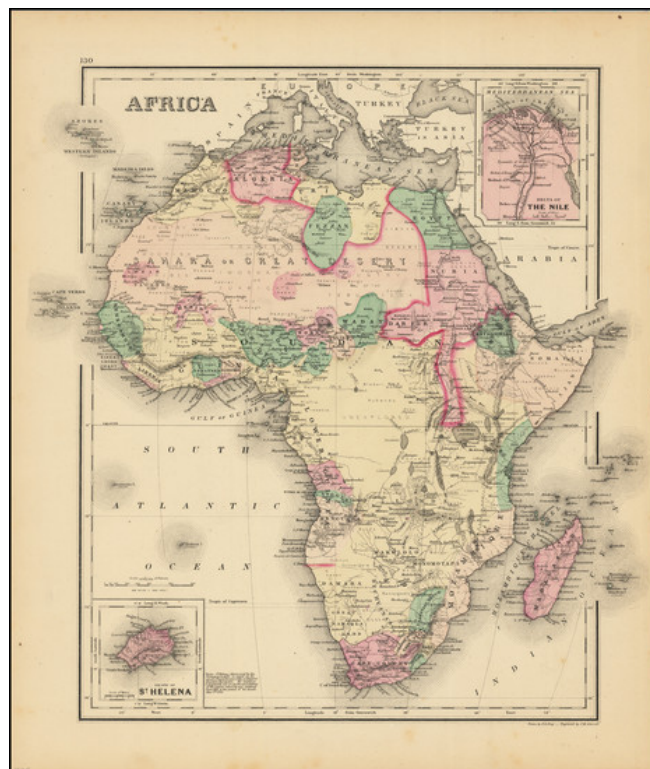

## Africa

**Stock#:** 76869  
**Map Maker:** Gray  
**Date:** 1875  
**Place:** Philadelphia  
**Color:** Hand Colored  
**Condition:** VG  
**Size:** 14 x 15 inches  
**Price:** SOLD

### Description:

Excellent map of Africa, with nice detail in the interior, naming many tribes, deserts, towns, lakes, mountains, etc.