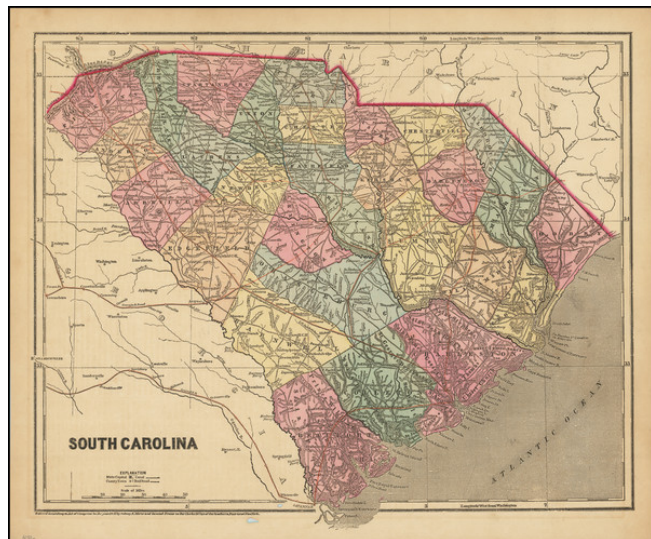

## South Carolina

**Stock#:** 76866  
**Map Maker:** Morse  
**Date:** 1856  
**Place:** New York  
**Color:** Color  
**Condition:** VG  
**Size:** 15 x 12.5 inches  
**Price:** \$ 145.00

### Description:

Scarce map of South Carolina by Charles Morse.

The map is colored by counties and shows towns, roads, mountains, rivers, railroads, lakes, etc.