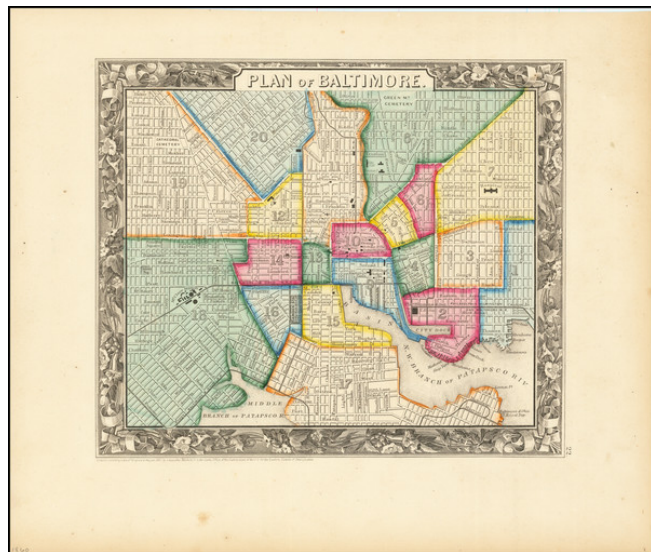

Barry Lawrence Ruderman Antique Maps Inc.

7407 La Jolla Boulevard
La Jolla, CA 92037

www.raremaps.com

(858) 551-8500
blr@raremaps.com

Plan of Baltimore

Stock#: 76837
Map Maker: Mitchell Jr.
Date: 1860
Place: Philadelphia
Color: Hand Colored
Condition: VG+
Size: 112 x 9 inches
Price: \$ 125.00

Description:

Fine example of Samuel Augustus Mitchell Jr.'s detailed plan of the city of Baltimore.

The map is colored by wards and showing streets, docks, train lines and stations, public buildings, shipyards, wharves, and a host of other details.