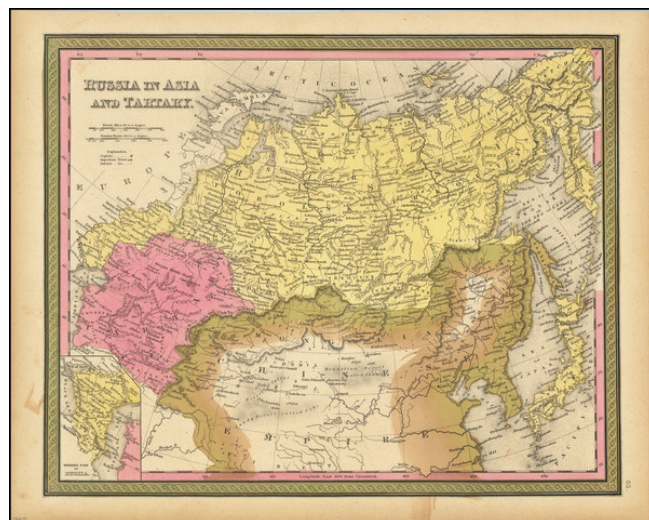

Barry Lawrence Ruderman Antique Maps Inc.

7407 La Jolla Boulevard
La Jolla, CA 92037

www.raremaps.com

(858) 551-8500
blr@raremaps.com

Russia in Asia and Tartary

Stock#: 76833
Map Maker: Mitchell
Date: 1847
Place: Philadelphia
Color: Hand Colored
Condition: VG+
Size: 15 x 12 inches
Price: \$ 125.00

Description:

Detailed map of Russia, Tartaria and China, extending to Korea and Japan.

Decorative border.

An excellent map from the leading American mapmaker of the mid-19th Century.

Detailed Condition: