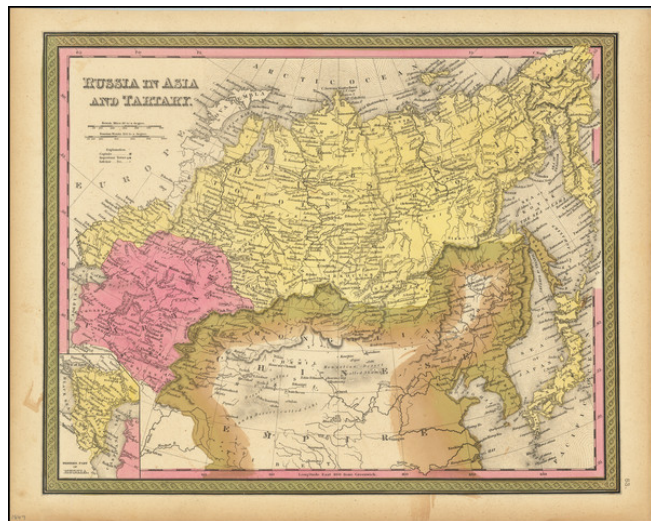

Barry Lawrence Ruderman Antique Maps Inc.

7407 La Jolla Boulevard
La Jolla, CA 92037

www.raremaps.com

(858) 551-8500
blr@raremaps.com

Russia in Asia and Tartary

Stock#: 76833
Map Maker: Mitchell
Date: 1847
Place: Philadelphia
Color: Hand Colored
Condition: VG+
Size: 15 x 12 inches
Price: \$ 125.00

Description:

Detailed map of Russia, Tartaria and China, extending to Corea and Japan.

Decorative border.

An excellent map from the leading American mapmaker of the mid-19th Century.

Detailed Condition: