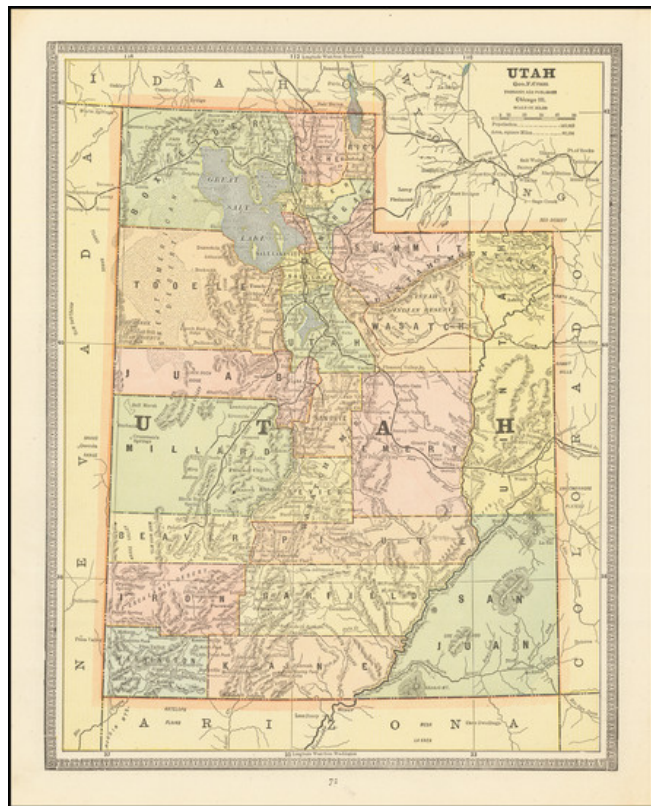

Barry Lawrence Ruderman Antique Maps Inc.

7407 La Jolla Boulevard
La Jolla, CA 92037

www.raremaps.com

(858) 551-8500
blr@raremaps.com

Utah

Stock#: 76809
Map Maker: Cram
Date: 1899
Place: Chicago
Color: Color
Condition: VG+
Size: 9.5 x 12 inches
Price: \$ 125.00

Description:

Early map of Utah, published by George F. Cram.

The map shows counties, railroad lines, towns, mines, rivers, township surveys, lakes, mountains, creeks, waterfalls, and a host of other information.