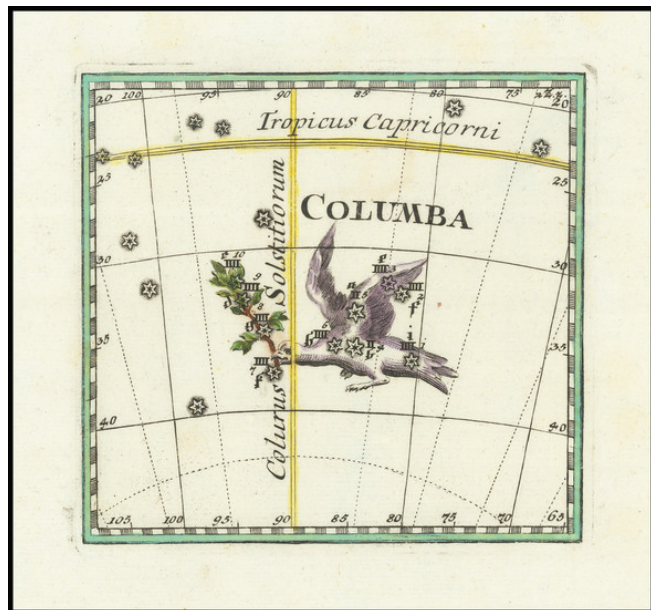

Barry Lawrence Ruderman Antique Maps Inc.

7407 La Jolla Boulevard
La Jolla, CA 92037

www.raremaps.com

(858) 551-8500
blr@raremaps.com

Columba [Dove]

Stock#: 76778

Map Maker: Thomas

Date: 1730

Place: Frankfurt & Leipiz

Color: Hand Colored

Condition: VG+

Size: 5 x 5 inches

Price: $ 275.00

Description:

"One of the Unsung Treasures of Celestial Cartography"

Fine old color example of Corbinianus Thomas's remarkable depiction of the constellation Columba. Columba is a faint constellation designated in the late sixteenth century. Its name is Latin for dove and is just south of Canis Major and Lepus.

Thomas's work is remarkable for its detailed treatment of single and small groups of constellations, the meticulous detail in which these fine images are engraved, and the exceptional detail of the colorwork. Among its contemporaries, it is unquestionably a visual masterwork of great note.

Detailed Condition: