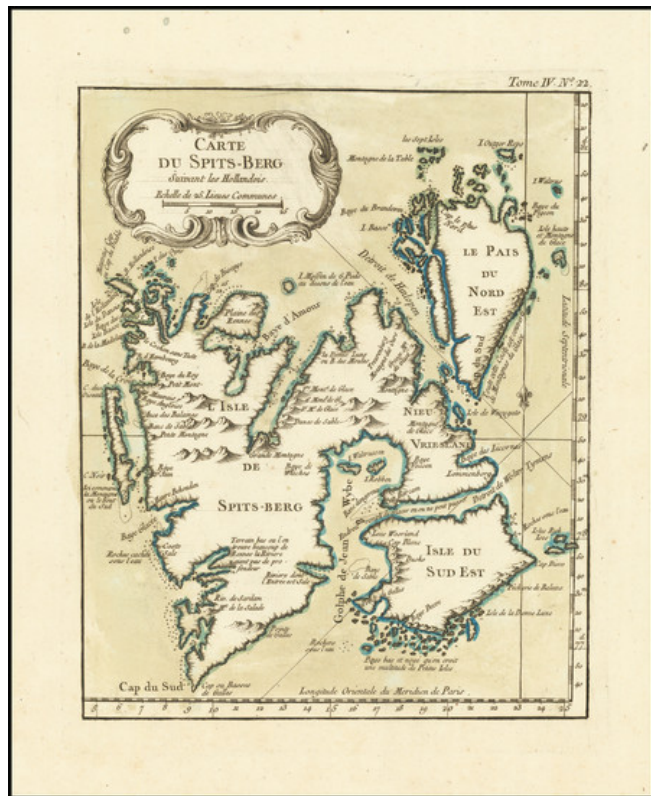

Barry Lawrence Ruderman Antique Maps Inc.

7407 La Jolla Boulevard
La Jolla, CA 92037

www.raremaps.com

(858) 551-8500
blr@raremaps.com

Carte Du Spits-Berg Suivant les Hollandois . . . 1758

Stock#: 76777
Map Maker: Bellin
Date: 1764
Place: Paris
Color: Hand Colored
Condition: VG+
Size: 7 x 8.5 inches
Price: \$ 145.00

Description:

Detailed map of Spitsbergen with the adjacent islands.

Good detail of the rocks, shoals, and anchorages and notations concerning discoveries and explorations. French style decorative title cartouche, fleur-de-lys and rhumb lines complete the chart.