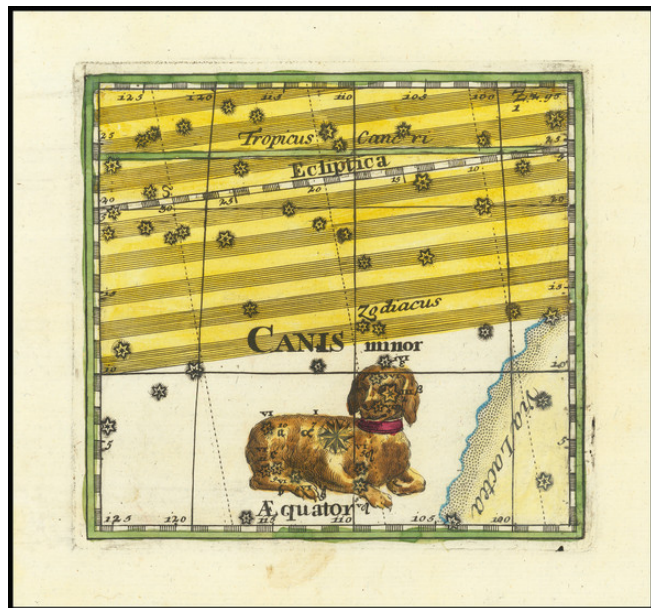

Barry Lawrence Ruderman Antique Maps Inc.

7407 La Jolla Boulevard
La Jolla, CA 92037

www.raremaps.com

(858) 551-8500
blr@raremaps.com

Canis minor

Stock#: 76729
Map Maker: Thomas
Date: 1730
Place: Frankfurt & Leipiz
Color: Hand Colored
Condition: VG
Size: 5 x 4.5 inches
Price: \$ 275.00

Description:

"One of the Unsung Treasures of Celestial Cartography"

Fine old color example of Corbinianus Thomas's remarkable depiction of the constellation Canis Minor.

Thomas's work is remarkable for its detailed treatment of single and small groups of constellations, the meticulous detail in which these fine images are engraved, and the exceptional detail of the colorwork. Among its contemporaries, it is unquestionably a visual masterwork of great note.