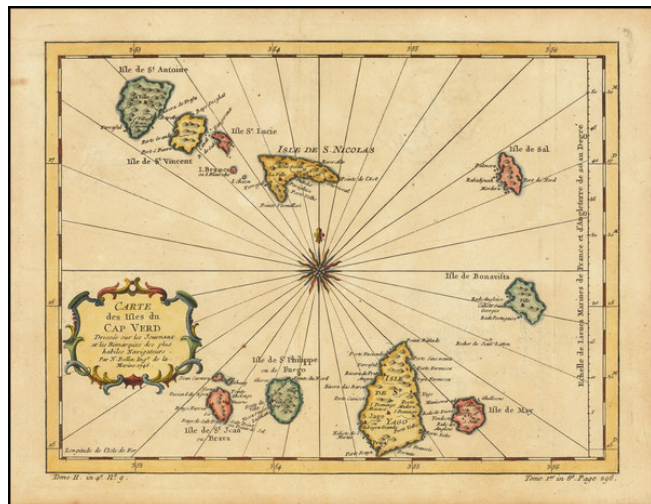

Barry Lawrence Ruderman Antique Maps Inc.

7407 La Jolla Boulevard
La Jolla, CA 92037

www.raremaps.com

(858) 551-8500
blr@raremaps.com

[Cape Verde Islands] Carte Des Isles Du Cap Verd . . . 1746

Stock#: 76691
Map Maker: Bellin
Date: 1746
Place: Paris
Color: Hand Colored
Condition: VG+
Size: 11 x 8.5 inches
Price: \$ 145.00

Description:

Decorative example of Bellin's map of the Cape Verde Islands. Decorative cartouche and compass rose.

Detailed Condition: