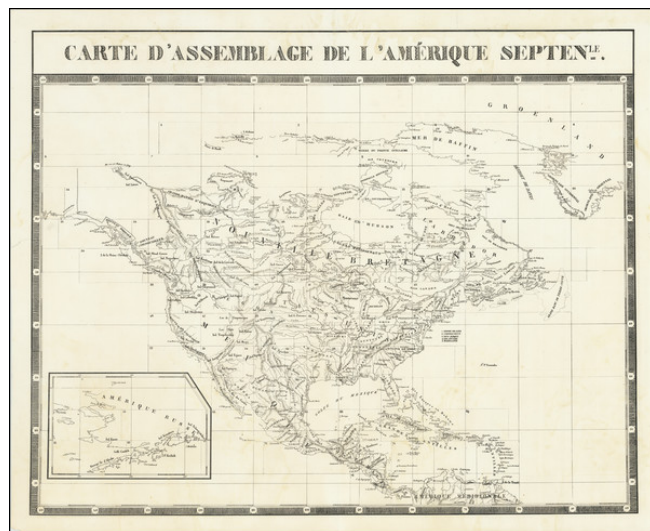

Barry Lawrence Ruderman Antique Maps Inc.

7407 La Jolla Boulevard
La Jolla, CA 92037

www.raremaps.com

(858) 551-8500
blr@raremaps.com

Carte D'Assemblage De L'Amérique Septentrionale

Stock#: 76681
Map Maker: Vandermaelen
Date: 1827
Place: Brussels
Color: Uncolored
Condition: VG
Size: 24 x 19 inches
Price: SOLD

Description:

Vandermaelen's Key Sheet to his map of North America, published in 76 Sheets, probably the grandest North American Wall map of the 19th Century.

From Vandermaelen's remarkable 6 volume atlas, which if combined as globe gores forms an immense globe. Vandermaelen accomplished the first atlas mapping of the world on a uniform scale. His treatment of the Western US is a landmark in the history the cartography of the Transmississippi West, undertaking to map in 20 sheets a region which American publishers were virtually ignoring.

Detailed Condition:

Minor staining.