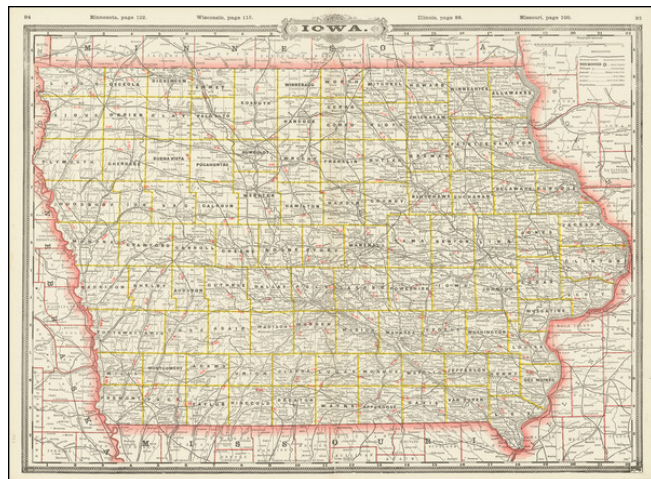

Barry Lawrence Ruderman Antique Maps Inc.

7407 La Jolla Boulevard
La Jolla, CA 92037

www.raremaps.com

(858) 551-8500
blr@raremaps.com

Iowa

Stock#: 76673
Map Maker: Cram
Date: 1888
Place: Chicago
Color: Color
Condition: VG+
Size: 22.5 x 16.5 inches
Price: \$ 125.00

Description:

Detailed railroad map of the State of Iowa, published by George Cram.

The map shows counties, railroad lines, towns, rivers, township surveys, lakes, and a host of other information.

From Cram's scarce *Standard American Railway Atlas*.