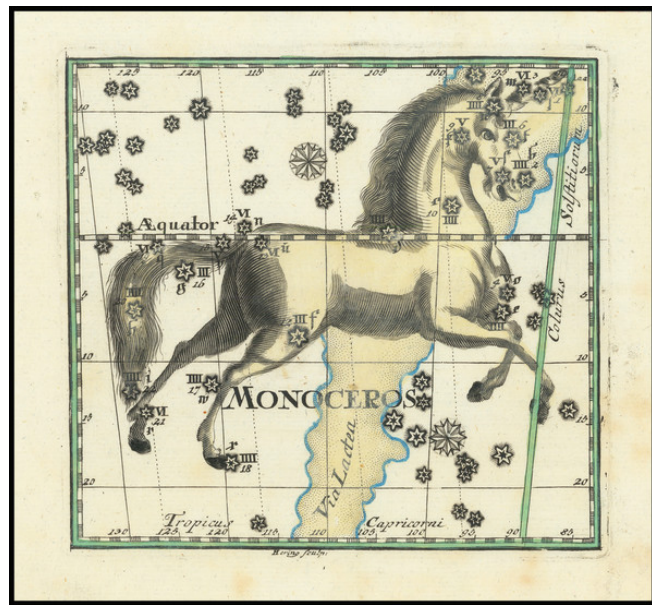

Barry Lawrence Ruderman Antique Maps Inc.

7407 La Jolla Boulevard
La Jolla, CA 92037

www.raremaps.com

(858) 551-8500
blr@raremaps.com

Monoceros

Stock#: 76671

Map Maker: Thomas

Date: 1730

Place: Frankfurt & Leipiz

Color: Hand Colored

Condition: VG+

Size: 5 x 5 inches

Price: \$ 345.00

Description:

"One of the Unsung Treasures of Celestial Cartography"

Fine old color example of Corbinianus Thomas's remarkable depiction of the constellation Monoceros.

Thomas's work is remarkable for its detailed treatment of single and small groups of constellations, the meticulous detail in which these fine images are engraved, and the exceptional detail of the colorwork. Among its contemporaries, it is unquestionably a visual masterwork of great note.