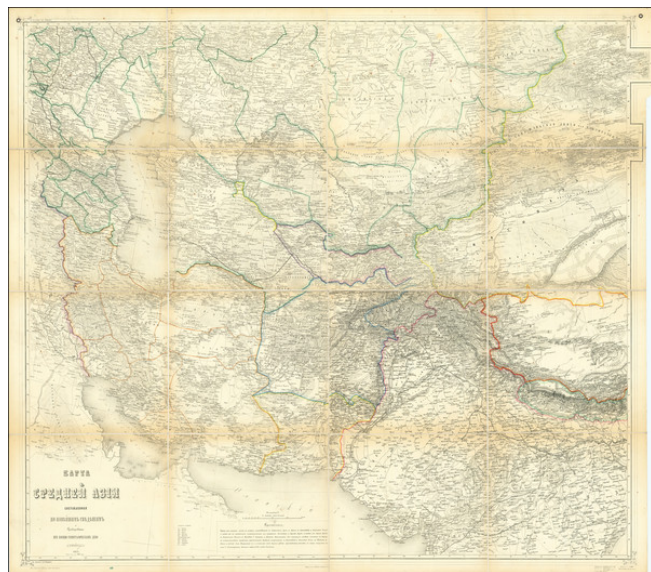

Stock#: 76654
Map Maker: Russian Military Topographic
Depot
Date: 1886
Place: St. Petersburg
Color: Outline Color
Condition: VG+
Size: 40.75 x 36.5 inches
Price: \$ 4,500.00

Description:

Fantastic four-sheet, Russian-language wall map of Central Asia, encompassing what is today Iran, Afghanistan, Pakistan, much of Northern India, Tibet, and the Himalayas, the Caucasus, and the "Stan" countries, published by the Military Topographic Depot in 1864, with this edition updated to 1886.

The map provides a wealth of information for what was, at the time, the site of a major geopolitical struggle between Russia and Great Britain, today known as "The Great Game".

Some indication of the importance of this map and the region it showed can be found in the note at the bottom of the map. This note establishes that the map was made based on the most up-to-date surveys in the regions as well as compilation from English maps of the period and from some other official Russian sources. Furthermore, the note says that the map was to be updated on a yearly basis. The imprint information in the lower-right corner confirms this.

Though somewhat outside its main focus, the map provides accurate information on the Gulf states, namely what are today Bahrain, Qatar, the U.A.E., and Kuwait.

On the Qatari peninsula, several placenames are given:

Адшеиръ - Adsheir, on the Saudi-Qatari border.

Забара - Zabara

Афджирадъ - Afjirad

М. Люфанъ - Cape Lufan

М. Анфиръ - Cape Anfir

Detailed Condition:

Dissected and mounted on original linen as a folding map.