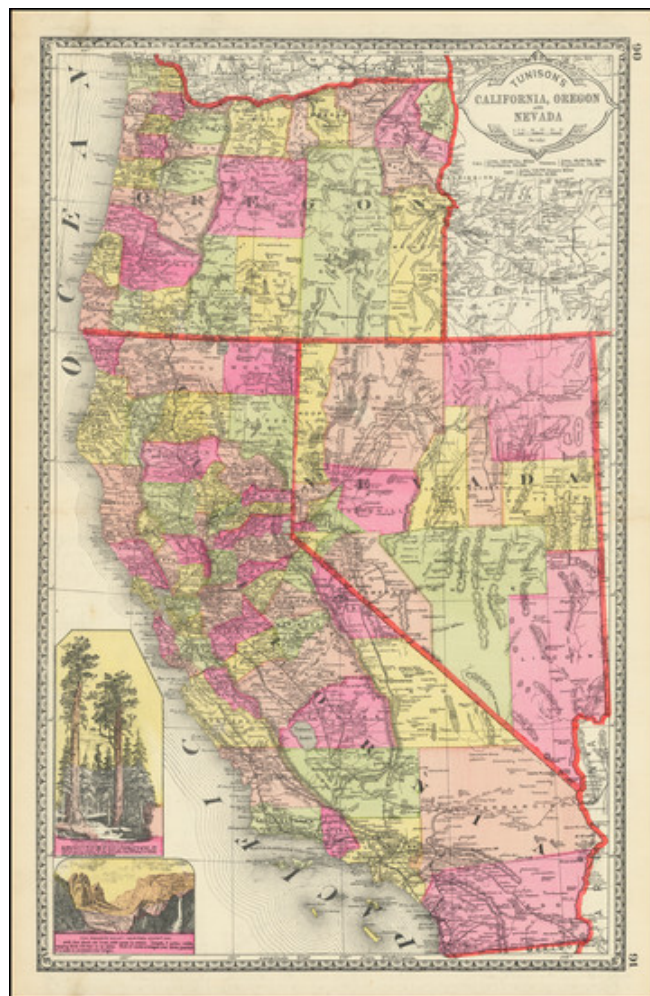

Barry Lawrence Ruderman Antique Maps Inc.

7407 La Jolla Boulevard
La Jolla, CA 92037

www.raremaps.com

(858) 551-8500
blr@raremaps.com

Tunison's California, Oregon and Nevada [Yosemite Valley & Big Trees Vignettes]

Stock#: 76635
Map Maker: Tunison
Date: 1884
Place: Jacksonville IL
Color: Hand Colored
Condition: VG+
Size: 12.5 x 20 inches
Price: SOLD

Description:

Decorative map of the region, hand colored by counties, with two marvelous insets, one of the Yosemite Valley and the other showing the Big Trees of the Sequoias in Mariposa County, California. The map includes towns, railroads and stations, lakes, rivers, mountains, mines, wells, and a host of other details. The vivid coloring is a hallmark of Tunison's early atlases. Many early counties still do not appear. A marvelous decorative map.