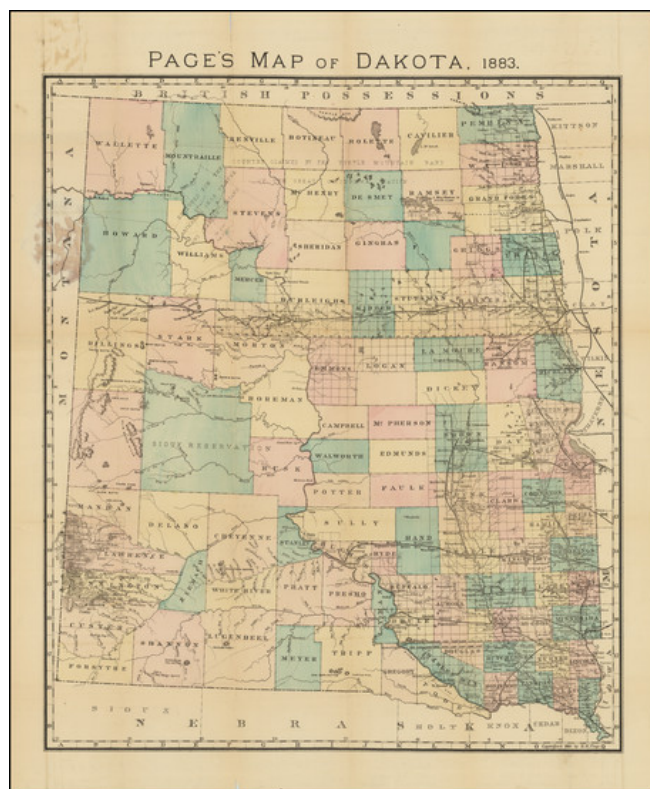

Barry Lawrence Ruderman Antique Maps Inc.

7407 La Jolla Boulevard
La Jolla, CA 92037

www.raremaps.com

(858) 551-8500
blr@raremaps.com

Page's Map of Dakota, 1883

Stock#: 76630
Map Maker: Page
Date: 1883
Place: Chicago
Color: Color
Condition: VG
Size: 16.75 x 20.5 inches
Price: \$ 375.00

Description:

Scarce separately published example of Page's map of the Dakota territory as it existed in 1883.

The map is colored by county and shows cities, towns, railroad lines, mountains and rivers.

Also of interest is it's inclusion of areas designated as either reserved for or claimed by various Indian Nations.

Detailed Condition:

Folding map with original printed covers.