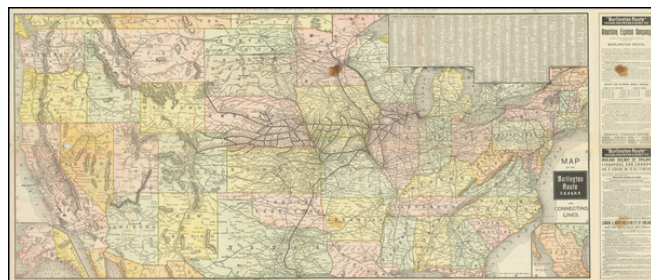

Barry Lawrence Ruderman Antique Maps Inc.

7407 La Jolla Boulevard
La Jolla, CA 92037

www.raremaps.com

(858) 551-8500
blr@raremaps.com

Map of the Burlington Route C.B. & Q.R.R. and Connecting Lines | From Chicago, St. Louis, Peoria to the Northwest, West, Southwest.

Stock#: 76606
Map Maker: Rand McNally & Company
Date: 1890
Place: Chicago
Color: Color
Condition: VG
Size: 40.5 x 17 inches
Price: \$ 345.00

Description:

Fine large map of the United States, focused on the routes of the Burlington Route of the Chicago, Burlington & Quincy Railroad.

The routes primarily head west from Chicago, going through the Midwest and terminating in Houston, Denver, Cheyenne, New Castle, and Minneapolis. Connecting routes are shown extending further on. The map illustrates the growth of the mining industry in Colorado, Idaho, Nevada, Arizona, Utah, and New Mexico, new lines are built here. An inset map shows Mexican railroads.

The map includes an elaborate set of timetables on the verso.

Detailed Condition:

Folding map. Printed both sides. Some staining. Small areas of loss.