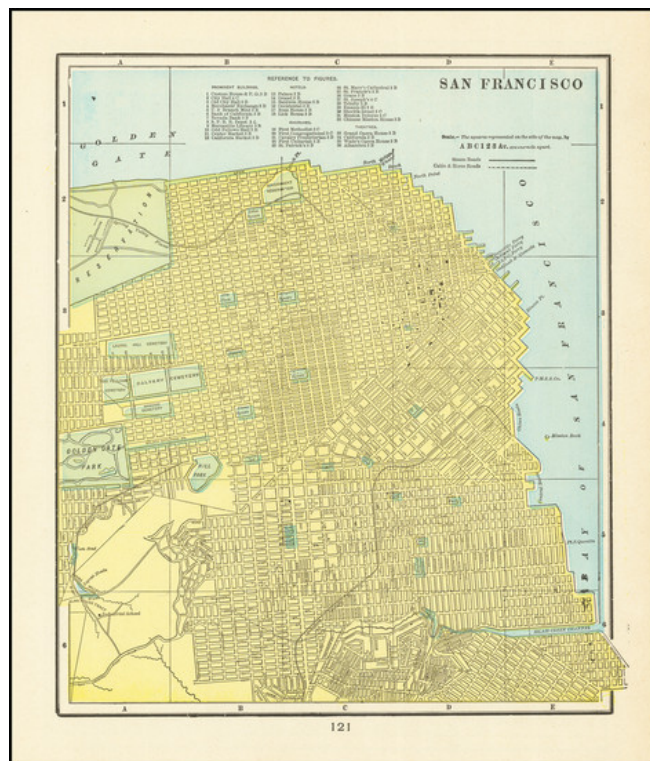

## San Francisco

**Stock#:** 76591  
**Map Maker:** Cram  
**Date:** 1890  
**Place:** Chicago  
**Color:** Color  
**Condition:** VG+  
**Size:** 9.5 x 11 inches  
**Price:** \$ 125.00

### Description:

Highly detailed map of San Francisco by George F. Cram, from the last decade of the 19th century.

The map shows the city on the eve of the Great Earthquake of 1906, which would result in significant damage to the city. Much of the rebuilding occurred on the same street grid as the city had before it was leveled.