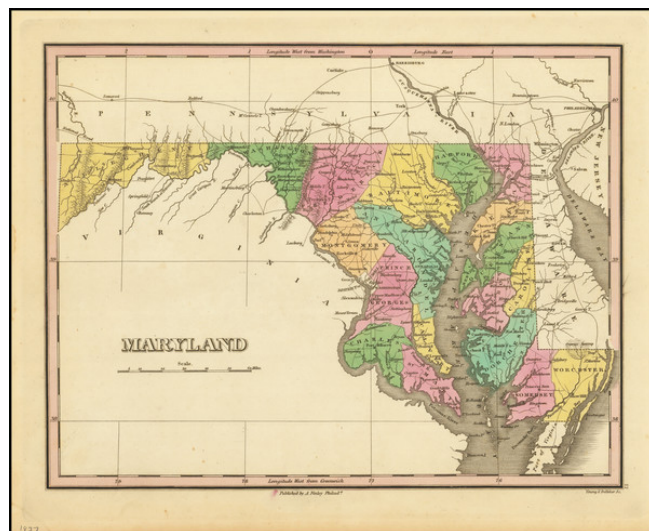

## Maryland

**Stock#:** 76588  
**Map Maker:** Finley  
**Date:** 1827  
**Place:** Philadelphia  
**Color:** Hand Colored  
**Condition:** VG+  
**Size:** 11.5 x 9 inches  
**Price:** \$ 195.00

### Description:

Hand-colored engraved antique map of Maryland, from Finley's *General Atlas*.

The map is hand colored by counties and showing towns, roads, rivers, mountains and other geographical features.

### Detailed Condition:

Original hand-color.