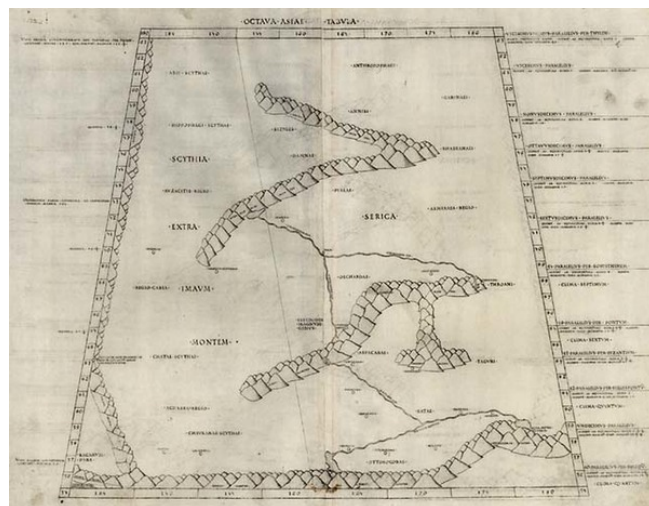

Barry Lawrence Ruderman Antique Maps Inc.

7407 La Jolla Boulevard
La Jolla, CA 92037

www.raremaps.com

(858) 551-8500
blr@raremaps.com

Octava Asiae Tabula

Stock#: 7658
Map Maker: Venetus de Vitalibus
Date: 1507
Place: Rome
Color: Uncolored
Condition: VG
Size: 16.5 x 15 inches
Price: SOLD

Description:

Detailed Condition: