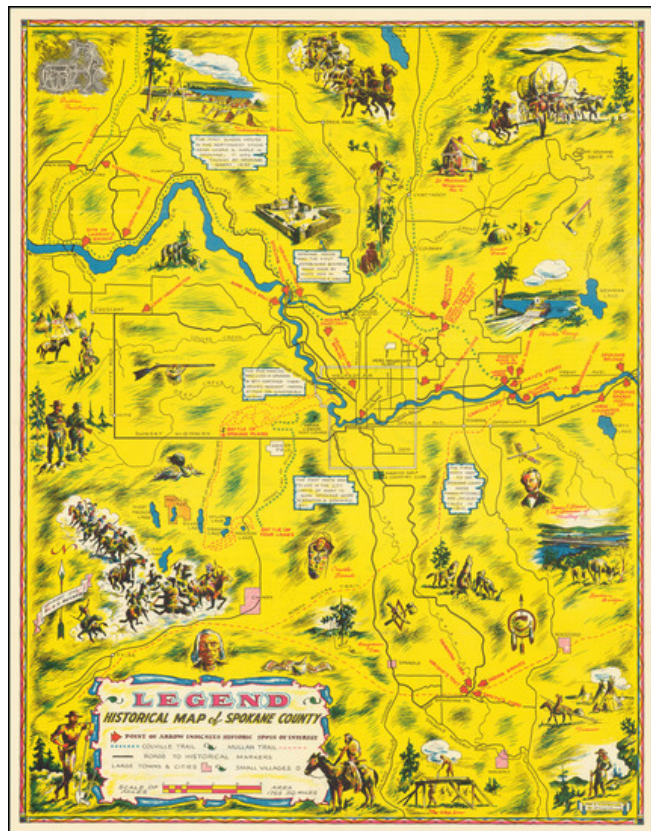

Barry Lawrence Ruderman Antique Maps Inc.

7407 La Jolla Boulevard
La Jolla, CA 92037

www.raremaps.com

(858) 551-8500
blr@raremaps.com

Historical Map of Spokane County

Stock#: 76579
Map Maker: Kragelund
Date: 1948
Place: Spokane
Color: Color
Condition: VG+
Size: 16.5 x 21 inches
Price: \$ 475.00

Description:

Rare pictographic map of Spokane County, published by E.T. Becher and drawn by local artist Carl Kragelund.

The map shows the Colville trail, Mullan trail, roads to historical markers and lively local vignettes.

Information on verso about points of interest, describes Spokane as a "city of 150,000 people".

On the verso is a mailer which is addressed from Mr. and Mrs. Becher to another couple and was evidently produced by the Becher's as a Christmas mailer.