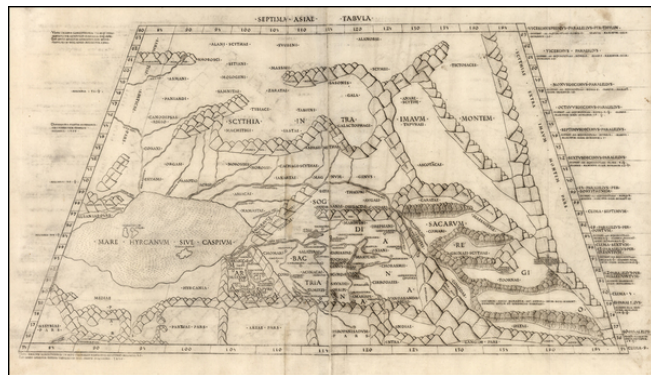

## Septima Asiae Tabula

**Stock#:** 7657  
**Map Maker:** Venetus de Vitalibus  
**Date:** 1507  
**Place:** Rome  
**Color:** Uncolored  
**Condition:** VG  
**Size:** 12.5 x 12 inches  
**Price:** SOLD

### Description:

Rare map of part the Caspian and regions to the North and East, from the 1507 Rome Ptolemy, one of the legendary cartographic rarities. In 1507 and 1508, Bernardus Venetus de Vitalibus published editions of Ptolemy's Geography in Rome. It included not only the theretofore traditional 27 maps, but seven additional maps based on contemporary information. These are the first editions to include a world map showing the discoveries of the New World (by Johann Ruysch). The present map is printed on two sheets, and shows the Caspian (including mythical islands), Turkmenya, Sea of Azov (which is a lake), and a host of other early features. Excellent detail and a fine example of early 16th Century Italian printing. With the exception of the Ruysch World Map offered for \$240,000 in 2001, no map from this atlas has appeared in a dealer catalogue since 1995. An essential map for collectors.